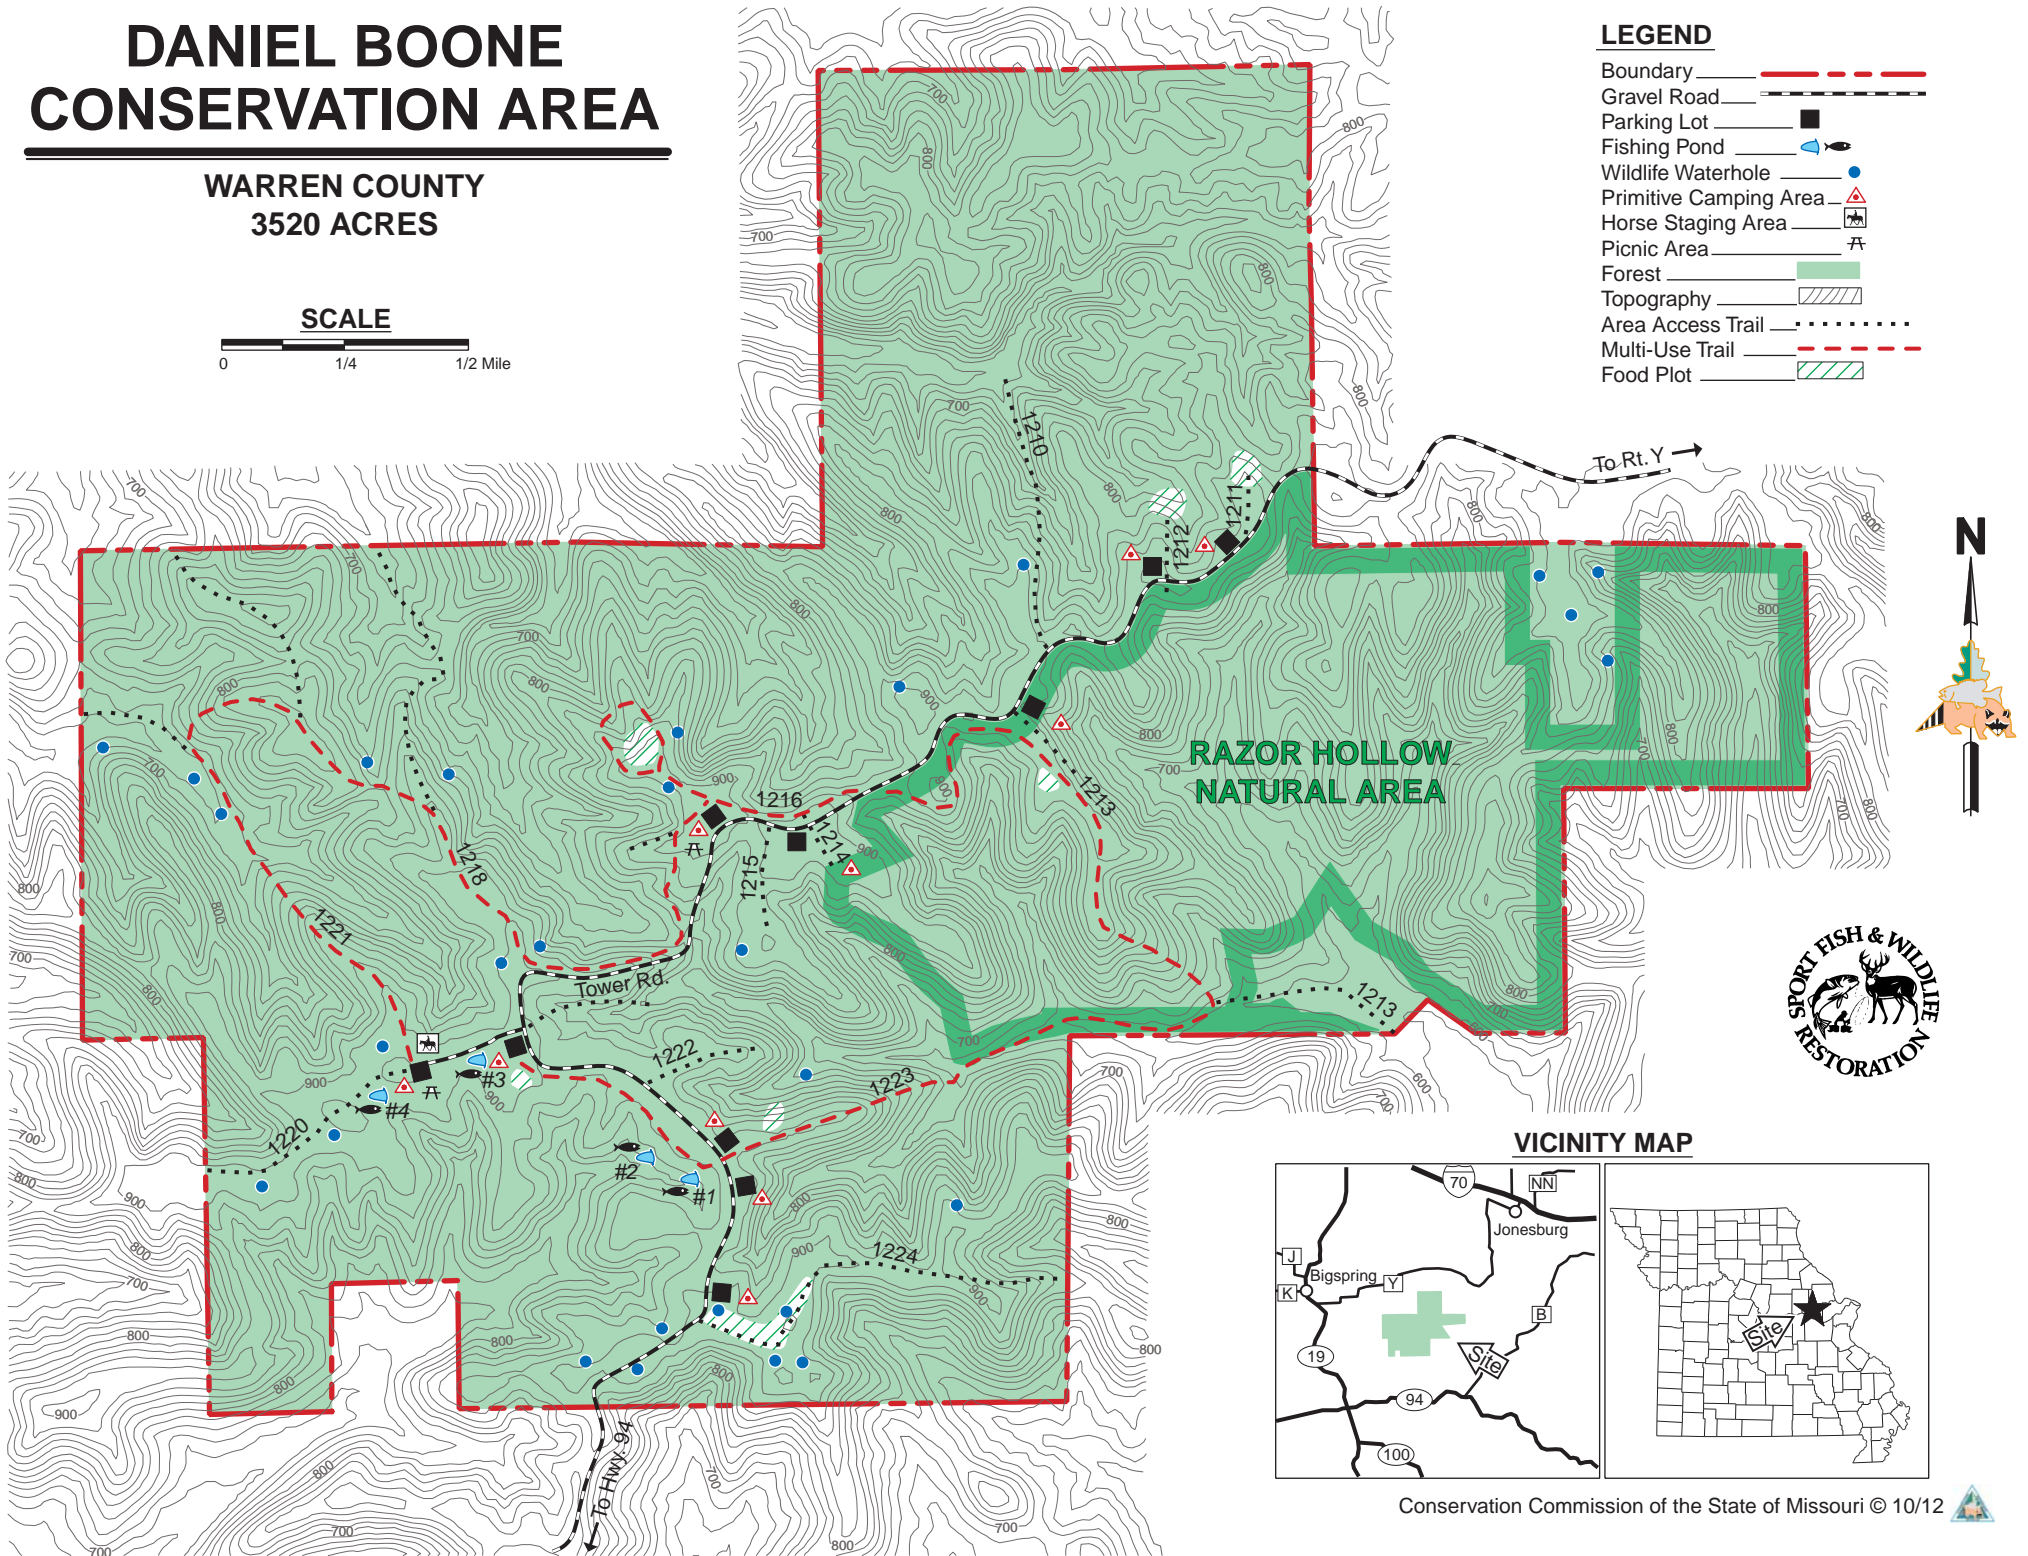

# DANIEL BOONE CONSERVATION AREA

WARREN COUNTY  
3520 ACRES

## SCALE

## LEGEND

- Boundary
- Gravel Road
- Parking Lot
- Fishing Pond
- Wildlife Waterhole
- Primitive Camping Area
- Horse Staging Area
- Picnic Area
- Forest
- Topography
- Area Access Trail
- Multi-Use Trail
- Food Plot

## VICINITY MAP